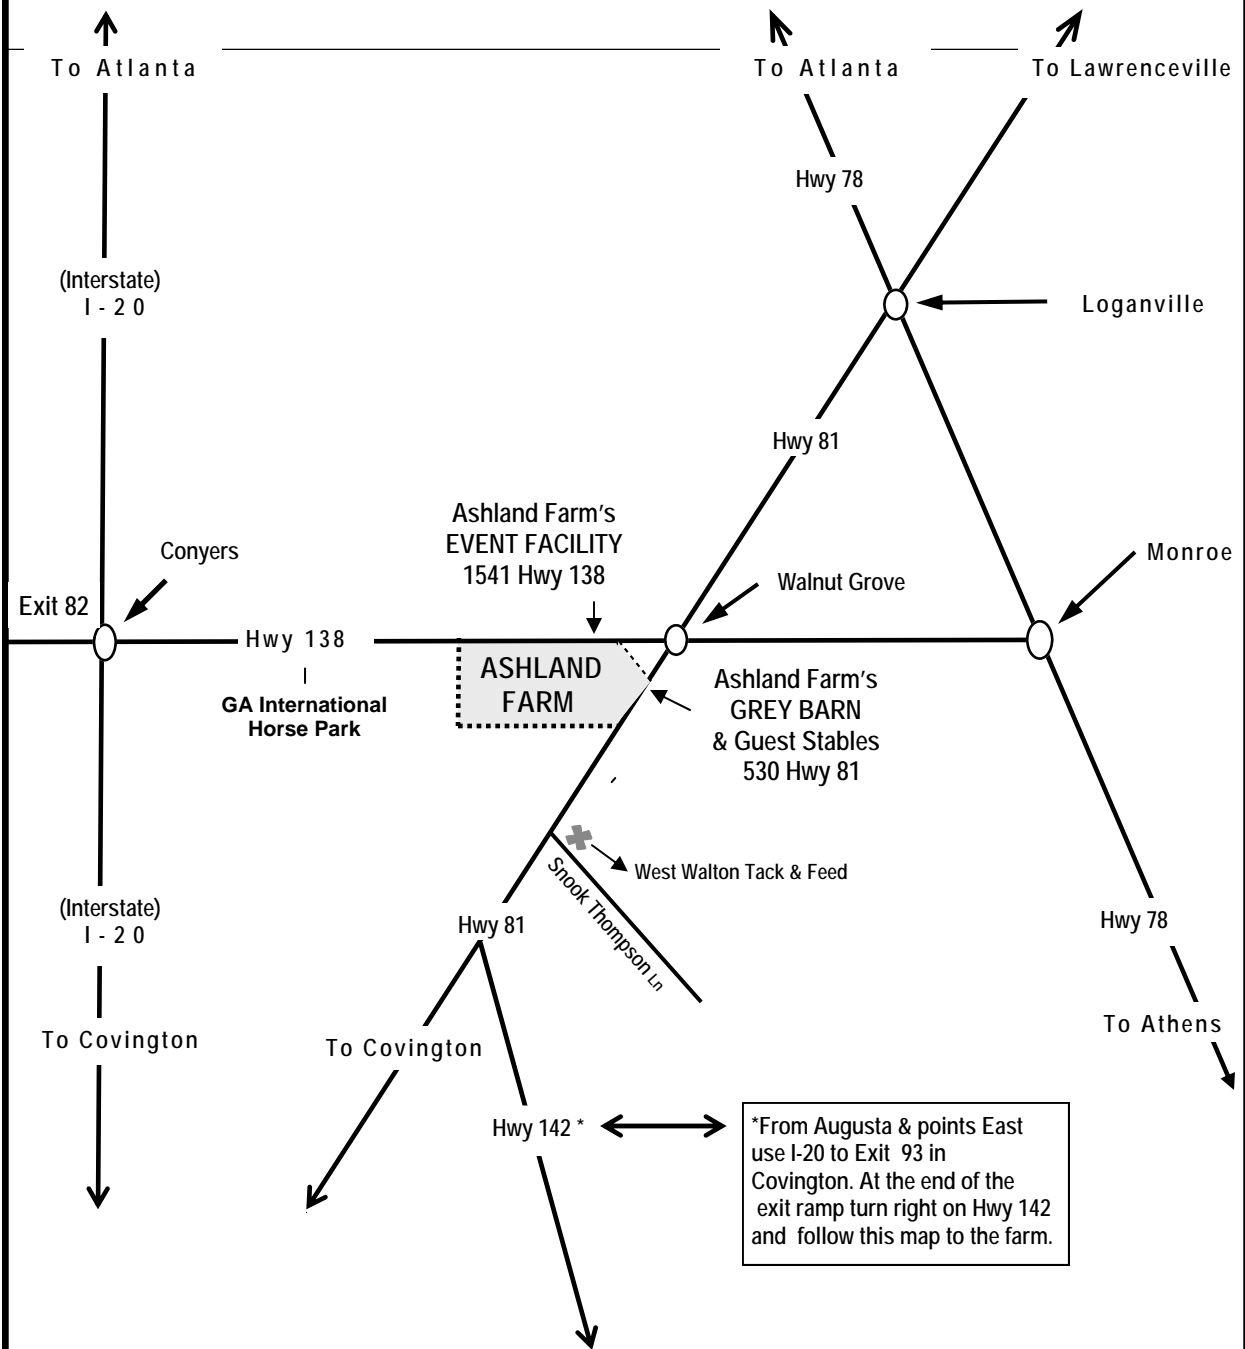

# MAP to ASHLAND FARM

**DO NOT** Use MAP QUEST or GPS DEVICES

Ashland Farm is approximately 8 miles from Covington; 8 miles from Monroe; 8 miles from Loganville; and 11 miles from Conyers.

*Map is not to scale.*